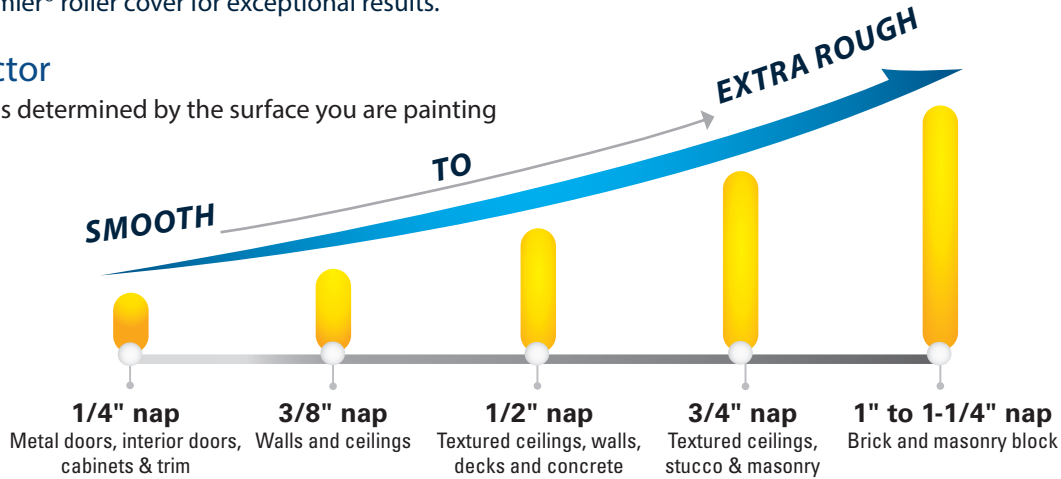

HOW TO CHOOSE a Roller Cover

Not all Roller Covers are Created Equal

Premier® roller covers feature durable polypropylene cores that are resistant to all paints, stains and solvents, extending their life. Ultra-durable roller cover cores eliminate bending, allowing even contact with the wall. No matter the project, there is a Premier® roller cover for exceptional results.

Nap Selector

The nap size is determined by the surface you are painting

Fabric Selector

Woven: When the finish matters, woven fabric prevents lint while providing an exceptional finish.

Knitted: When production matters, knit fabric holds more paint and covers more area.

Ultra-Micro®

- Unique microfiber blend designed for high-capacity & smooth consistent paint release
- Exclusive Viper Fusion Technology®
- Ideal for paints, stains, urethanes, and cements
- Heavy-duty polypropylene core withstands water and solvents

Woven-Pro®

- Shed-resistant for a smooth finish and minimal splatter
- Designed for all paints and enamels
- Heavy-duty polypropylene core withstands water and solvents

Microfiber

- Unique microfiber blend designed for high-capacity & smooth consistent paint release
- Ideal for paints, stains
- Heavy-duty polypropylene core withstands water and solvents

Kodawool®

- Superb blend of polyester and wool designed for maximum paint pickup and release
- Excellent coverage for oil as well as latex paints
- Ideal for paints, stains
- Heavy-duty polypropylene core withstands water and solvents

Ultra-Luxe®

- Exclusive European polyamide fabric designed for high capacity and low paint splatter
- Ideal for drywall, stucco, brick and rough textures
- Heavy-duty polypropylene core withstands water and solvents

Premier-Plus®

- Multi-synthetic blend of polyester and knit fibers
- Semi-professional cover designed for high paint carrying capacity, resists matting
- Heavy-duty polypropylene core withstands water and solvents

Super Woven®

- Shed-resistant for a smooth finish and minimal splatter
- Designed for all paints and enamels
- Heavy-duty polypropylene core withstands water and solvents

RAM® Premium

- Superior "one-coat" coverage provides full paint pick-up and smooth release
- Blend of high density polyester knit fibers providing minimal splatter
- Heavy-duty polypropylene core withstands water and solvents, for all paints

Merino Lambskin

- Hand-sewn, single piece construction
- 100% natural Merino lambskin recommended for oil-based coatings
- Maximum coverage with minimum dripping
- All covers are on water and solvent resistant phenolic cores