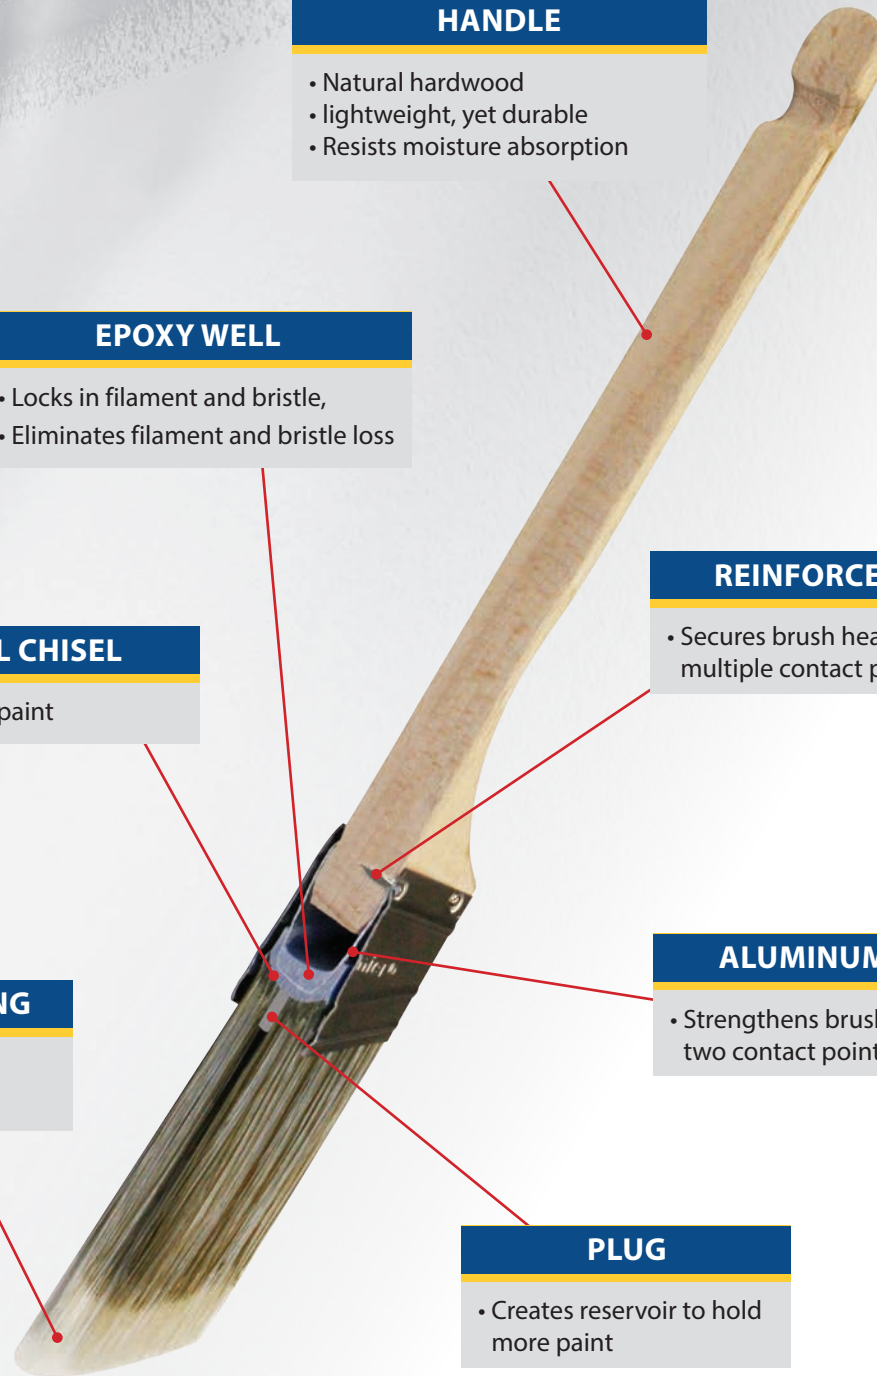

PLUG

- Creates reservoir to hold more paint